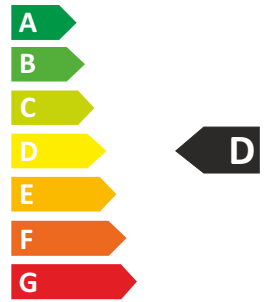

**MCJ**<sup>®</sup>  
www.mcj.pl

LED Lichtsiegel  
DLWS800/...

**8.82**  
kWh/1000h

2019/2015