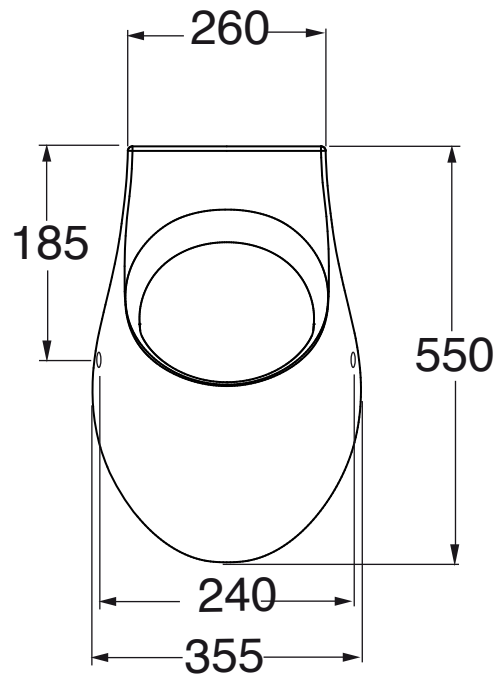

NUV 100/OR

Orinatoio sospeso Nuvola
Wall-hung urinal Nuvola

Dimensioni/dimensions: 26x35xH55 cm
Peso/weight: 14,5 kg

sifone in dotazione
the siphon is included