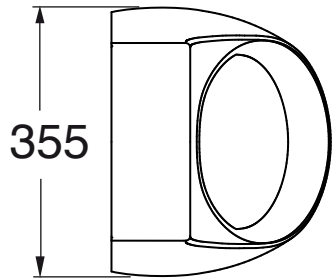

NUV 100/OR

Orinatoio sospeso Nuvola
Wall-hung urinal Nuvola

Dimensioni/dimensions: 26x35xH55 cm
Peso/weight: 14,5 kg

sifone in dotazione
the siphon is included