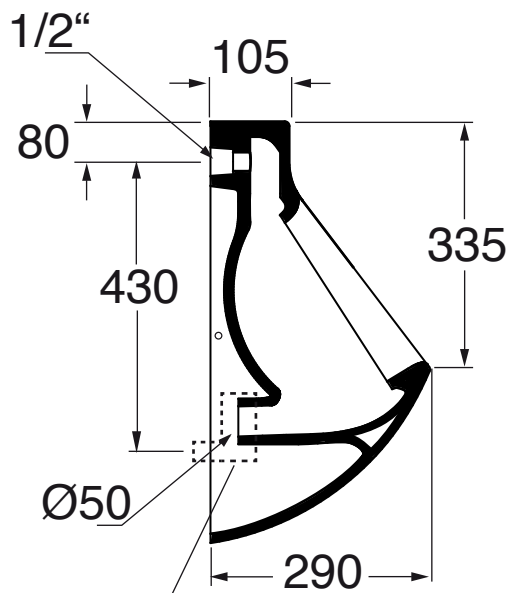

NUV 100/OR

Orinatoio sospeso Nuvola
Wall-hung urinal Nuvola

Dimensioni/dimensions: 26x35xH55 cm
Peso/weight: 14,5 kg

sifone in dotazione
the siphon is included